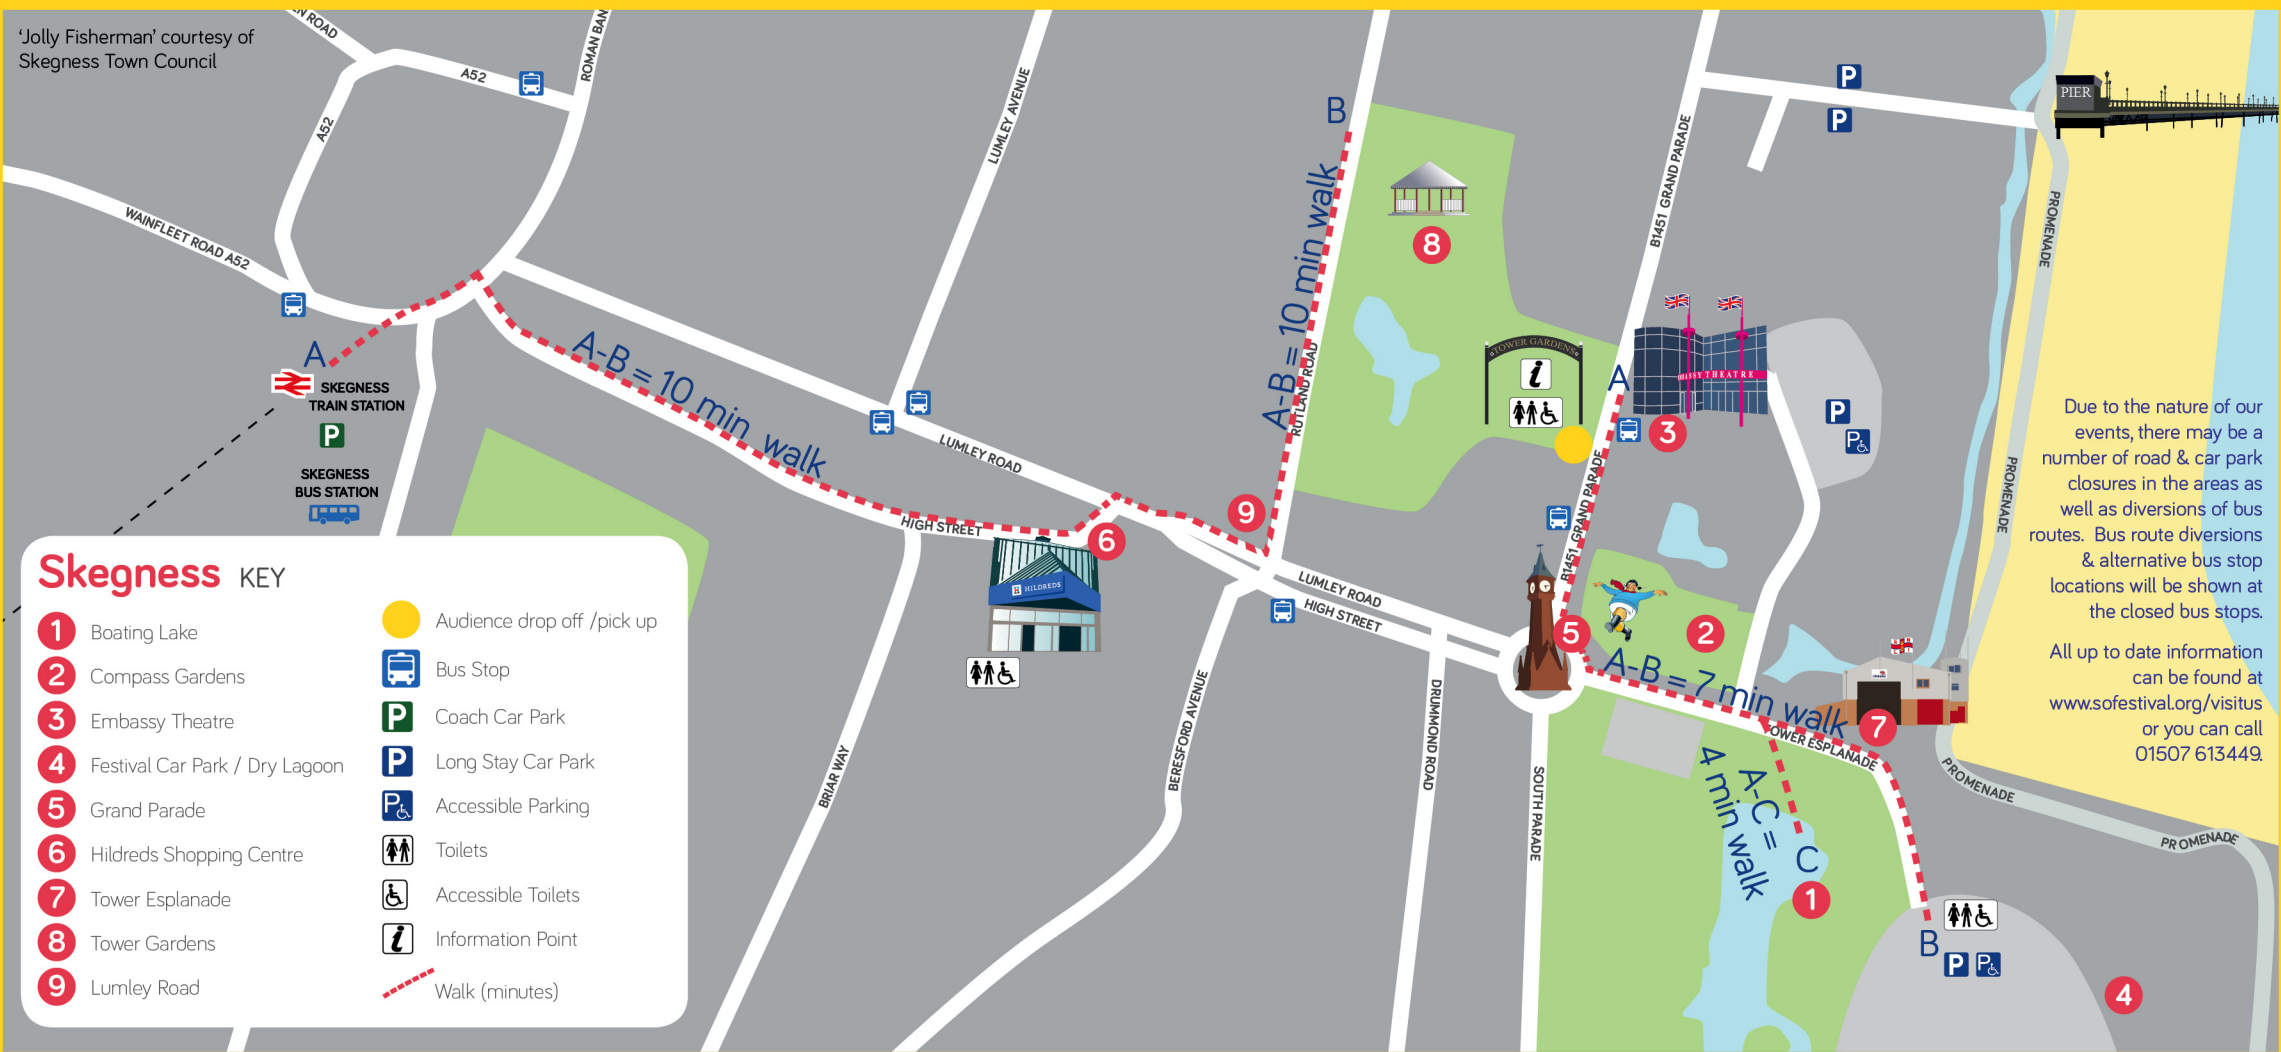

'Jolly Fisherman' courtesy of Skegness Town Council

Skegness KEY

- 1** Boating Lake
 - 2** Compass Gardens
 - 3** Embassy Theatre
 - 4** Festival Car Park / Dry Lagoon
 - 5** Grand Parade
 - 6** Hildreds Shopping Centre
 - 7** Tower Esplanade
 - 8** Tower Gardens
 - 9** Lumley Road
-  Audience drop off /pick up
 -  Bus Stop
 -  Coach Car Park
 -  Long Stay Car Park
 -  Accessible Parking
 -  Toilets
 -  Accessible Toilets
 -  Information Point
 -  Walk (minutes)

Due to the nature of our events, there may be a number of road & car park closures in the areas as well as diversions of bus routes. Bus route diversions & alternative bus stop locations will be shown at the closed bus stops.

All up to date information can be found at www.sofestival.org/visitus or you can call 01507 613449.